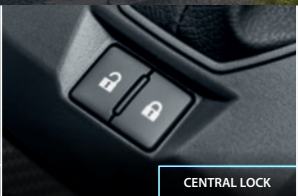

PUSH START/STOP BUTTON

CENTRAL LOCK