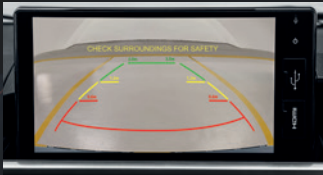

DRIVABILITY

9" DISPLAY AUDIO WITH REVERSE CAMERA

7" TFT MULTI-INFO DISPLAY

DIGITAL AIR CONDITIONER CONTROLLER

SWITCH CONTROL AND POWER MODE DRIVE

SEMI BUCKET SEAT WITH SEMI-LEATHER AND STITCHING

D-CVT TRANSMISSION